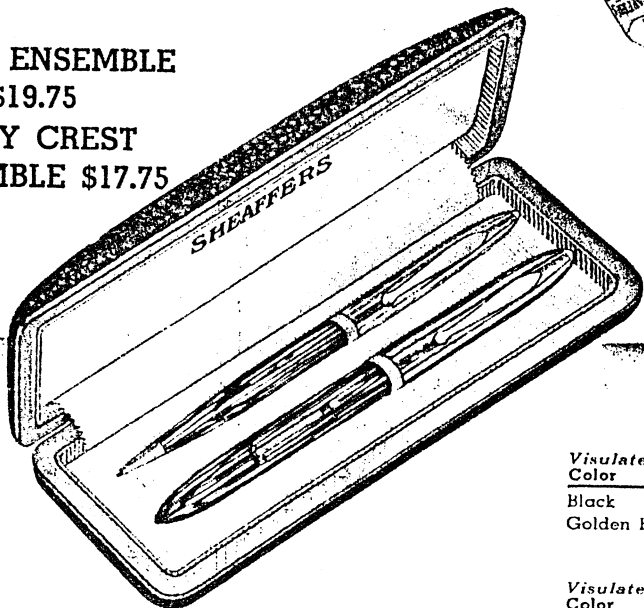

CREST LIFETIME FEATHERTOUCH

Visulated—(Lever Style) Color	$19.75 List Ensemble Code	$13.75 List Pen Code	$6.00 List Pencil Code
Black	SODPO	SODRU	SODSY
Golden Brown	SOFMU	SOFRA	SOFTI

LADY CREST LIFETIME FEATHERTOUCH

Visulated—(Lever Style) Color	$17.75 List Ensemble Code	$12.75 List Pen Code	$5.00 List Pencil Code
Black	SOGKI	SOGBA	SOGDO
Golden Brown	SOGLY	SOGCE	SOGFU